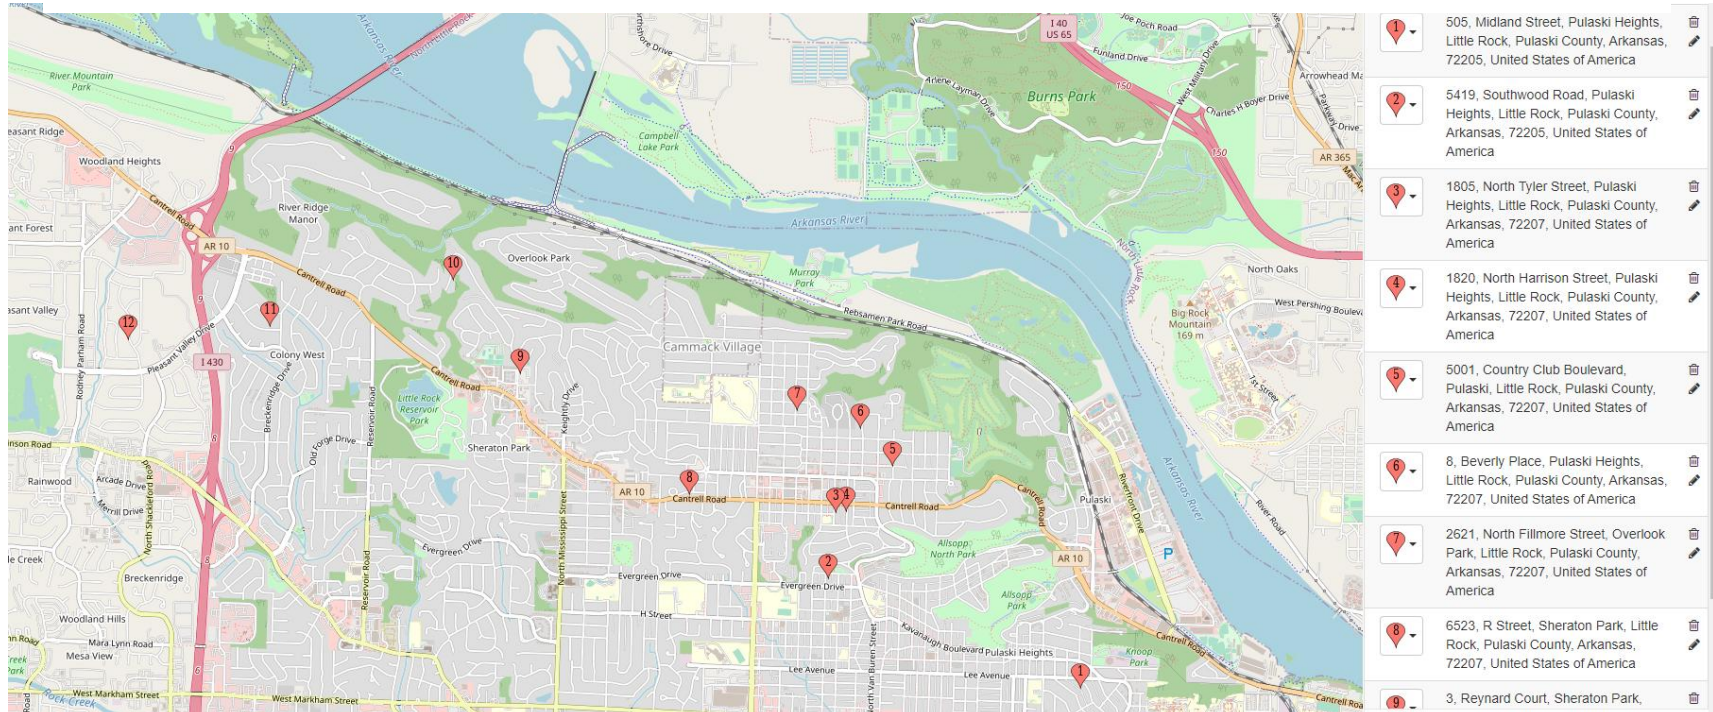

PHUMC Christmas Light Tour December 15-25th

A list of addresses and QR codes for personal messages are on the back side.

Start or end your tour by coming by PHUMC and placing your decorated shaped ornament on the outdoor Christmas tree by entrance #7. (Lee St. access) If you wish to do so, share the gift of your light and love with others by leaving under the tree a donation of baby wipes for those in need.

***Please Note – Access to the PHUMC Christmas tree will be available only on Dec 15-18 and Dec 20-23 (gates will be open until 8:30pm).**

Your PHUMC Staff wishes you a very Merry Christmas!

#	Family	Address	City	Zip	QR Code	#	Family	Address	City	Zip	QR Code
1	Isom family	505 Midland Street	LR	72205		8	Ballard family	6523 R Street	LR	72207	
2	Haynie family	5419 Southwood Road	LR	72205		9	Bradley family	3 Reynard Court	LR	72227	
3	Duke family	1805 North Tyler Street	LR	72207		10	Collier-Tenison family	3900 Foxcroft Road	LR	72227	
4	Buchanan family	1820 North Harrison Street	LR	72207		11	Rugg family	39 Gloucester Drive	LR	72227	
5	Willis family	5001 Country Club Boulevard	LR	72207		12	Shannon family	3216 Shenandoah Valley Drive	LR	72212	
6	Norton family	8 Beverly Place	LR	72207		13	Sharp family	34505 Highway 300	Roland	72135	
7	Burns family	2621 North Fillmore Street	LR	72207		14	Cook family	419 Pope Drive	Benton	72015	